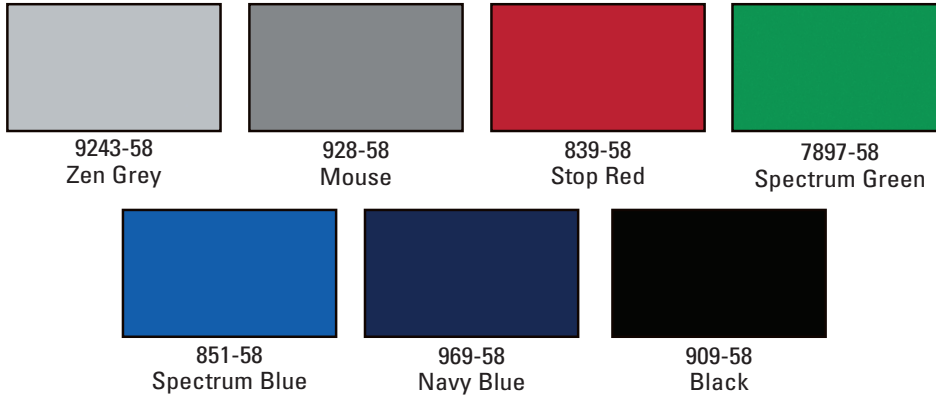

**Worldwide
Storage
Solutions**

VERSAMAX
SOLID PHENOLIC LOCKERS

18 DESIGNER COLORS

SOLIDS

SPECKLES

WOODGRAINS

NOTE: All Locker body components will be made with our standard color, currently 7197-58 Dover White.
Colors shown are an approximate printed representation of the actual color and will vary depending on light source. Actual color samples are available upon request. For a more accurate color selection call or e-mail us at info@ArtMetalProducts.com to request actual color samples. Hallowell reserves the right to make changes to the information, illustrations, products, services, specifications, availability, plans, and terms and conditions associated with this catalog at any time, without notice, and without incurring obligations or liability of any kind.