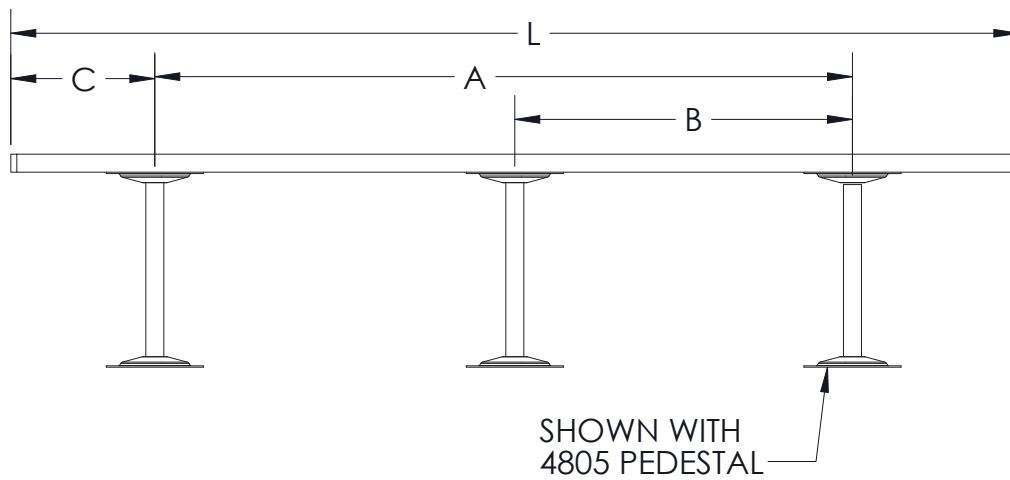

4820
 (4) #14 X 1" HEX WASHER
 HEAD SHEET
 METAL SCREWS (SMS105)

4825
 (4) #14 X 1" HEX WASHER
 HEAD SHEET
 METAL SCREWS (SMS105)

8032
 (4) #14 X 1" HEX WASHER
 HEAD SHEET
 METAL SCREWS (SMS105)

NOTE: FLOOR ANCHORS
 SUPPLIED BY OTHERS

HARDWOOD BENCHTOP PEDESTAL SPACING

TOP VIEW

LENGTH	L	A	B	C	QTY. OF PEDESTALS
3 FT.	36"	24"	X	6"	2
4 FT.	48"	32"	X	8"	2
5 FT.	60"	40"	X	10"	2
6 FT.	72"	48"	X	12"	2
7 FT.	84"	60"	X	12"	2
8 FT.	96"	72"	X	12"	2
9 FT.	108"	84"	42"	12"	3
10 FT.	120"	96"	48"	12"	3
11 FT.	132"	108"	54"	12"	3
12 FT.	144"	120"	60"	12"	3
13 FT.	156"	132"	66"	12"	3
14 FT.	168"	144"	72"	12"	3
15 FT.	180"	156"	52"	12"	4