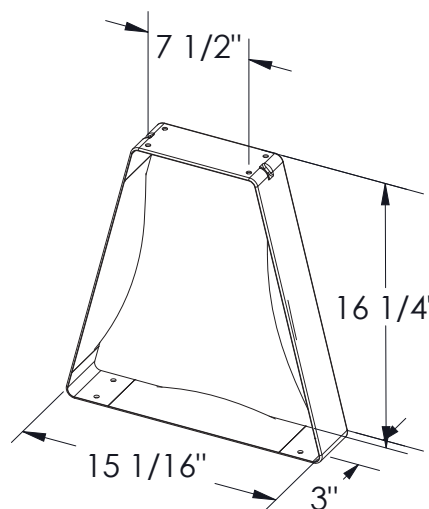

8032 PEDESTAL ANCHORING

PEDESTAL TO HARDWOOD BENCH TOP ATTACHMENT HARDWARE

4805
 (3) #14 X 1" HEX WASHER
 HEAD SHEET
 METAL SCREWS (SMS105)

4810
 (3) #14 X 1-1/2" HEX
 WASHER HEAD SHEET
 METAL SCREWS (SMS107)

4820
 (4) #14 X 1" HEX WASHER
 HEAD SHEET
 METAL SCREWS (SMS105)

4825
 (4) #14 X 1" HEX WASHER
 HEAD SHEET
 METAL SCREWS (SMS105)

8032
 (4) #14 X 1" HEX WASHER
 HEAD SHEET
 METAL SCREWS (SMS105)

NOTE: FLOOR ANCHORS
 SUPPLIED BY OTHERS

HARDWOOD BENCHTOP PEDESTAL SPACING

TOP VIEW

LENGTH	L	A	B	C	QTY. OF PEDESTALS
3 FT.	36"	24"	X	6"	2
4 FT.	48"	32"	X	8"	2
5 FT.	60"	40"	X	10"	2
6 FT.	72"	48"	X	12"	2
7 FT.	84"	60"	X	12"	2
8 FT.	96"	72"	X	12"	2
9 FT.	108"	84"	42"	12"	3
10 FT.	120"	96"	48"	12"	3
11 FT.	132"	108"	54"	12"	3
12 FT.	144"	120"	60"	12"	3
13 FT.	156"	132"	66"	12"	3
14 FT.	168"	144"	72"	12"	3
15 FT.	180"	156"	52"	12"	4