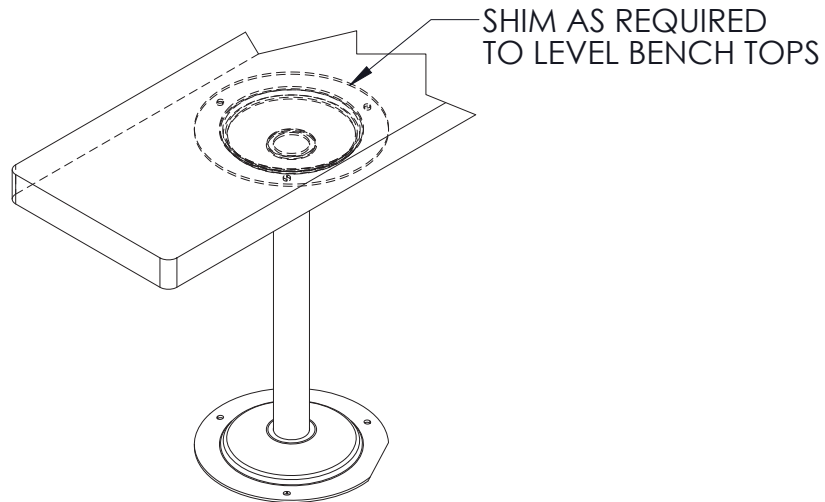

800-252-5633
info@ArtMetalProducts.com
www.ArtMetalProducts.com

GENERAL ASSEMBLY FOR PEDESTALS

USING THE PEDESTAL AS A TEMPLATE, LOCATE CENTERS. DRILL 3/16" HOLES AND ATTACH WITH THE SCREWS PROVIDED. FLOOR ANCHORS ARE PROVIDED BY THE INSTALLER. RECOMMENDED HILTI ALUMINUM HIT ANCHORS CAT. NO. 5400192 OR 1/4" X 2" TAP-CON.

8032 PEDESTAL ANCHORING

PEDESTAL TO HARDWOOD BENCH TOP ATTACHMENT HARDWARE

4805
 (3) #14 X 1" HEX WASHER
 HEAD SHEET
 METAL SCREWS (SMS105)

4810
 (3) #14 X 1-1/2" HEX
 WASHER HEAD SHEET
 METAL SCREWS (SMS107)