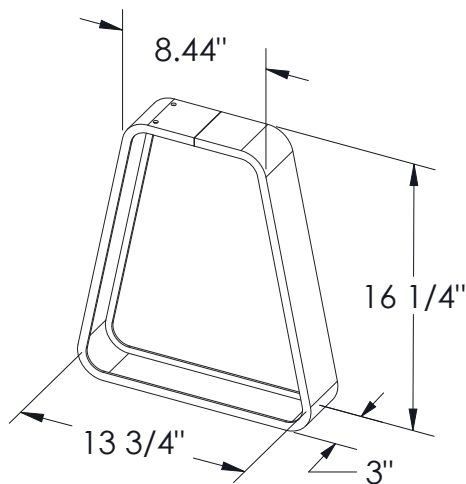

8032 PEDESTAL ANCHORING

PEDESTAL TO HARDWOOD BENCH TOP ATTACHMENT HARDWARE

4805
 (3) #14 X 1" HEX WASHER
 HEAD SHEET
 METAL SCREWS (SMS105)

4810
 (3) #14 X 1-1/2" HEX
 WASHER HEAD SHEET
 METAL SCREWS (SMS107)

4820
 (4) #14 X 1" HEX WASHER
 HEAD SHEET
 METAL SCREWS (SMS105)

4825
 (4) #14 X 1" HEX WASHER
 HEAD SHEET
 METAL SCREWS (SMS105)

8032
 (4) #14 X 1" HEX WASHER
 HEAD SHEET
 METAL SCREWS (SMS105)

NOTE: FLOOR ANCHORS
 SUPPLIED BY OTHERS

HARDWOOD BENCHTOP PEDESTAL SPACING

TOP VIEW

LENGTH	L	A	B	C	QTY. OF PEDESTALS
3 FT.	36"	24"	X	6"	2
4 FT.	48"	32"	X	8"	2
5 FT.	60"	40"	X	10"	2
6 FT.	72"	48"	X	12"	2
7 FT.	84"	60"	X	12"	2
8 FT.	96"	72"	X	12"	2
9 FT.	108"	84"	42"	12"	3
10 FT.	120"	96"	48"	12"	3
11 FT.	132"	108"	54"	12"	3
12 FT.	144"	120"	60"	12"	3
13 FT.	156"	132"	66"	12"	3
14 FT.	168"	144"	72"	12"	3
15 FT.	180"	156"	52"	12"	4