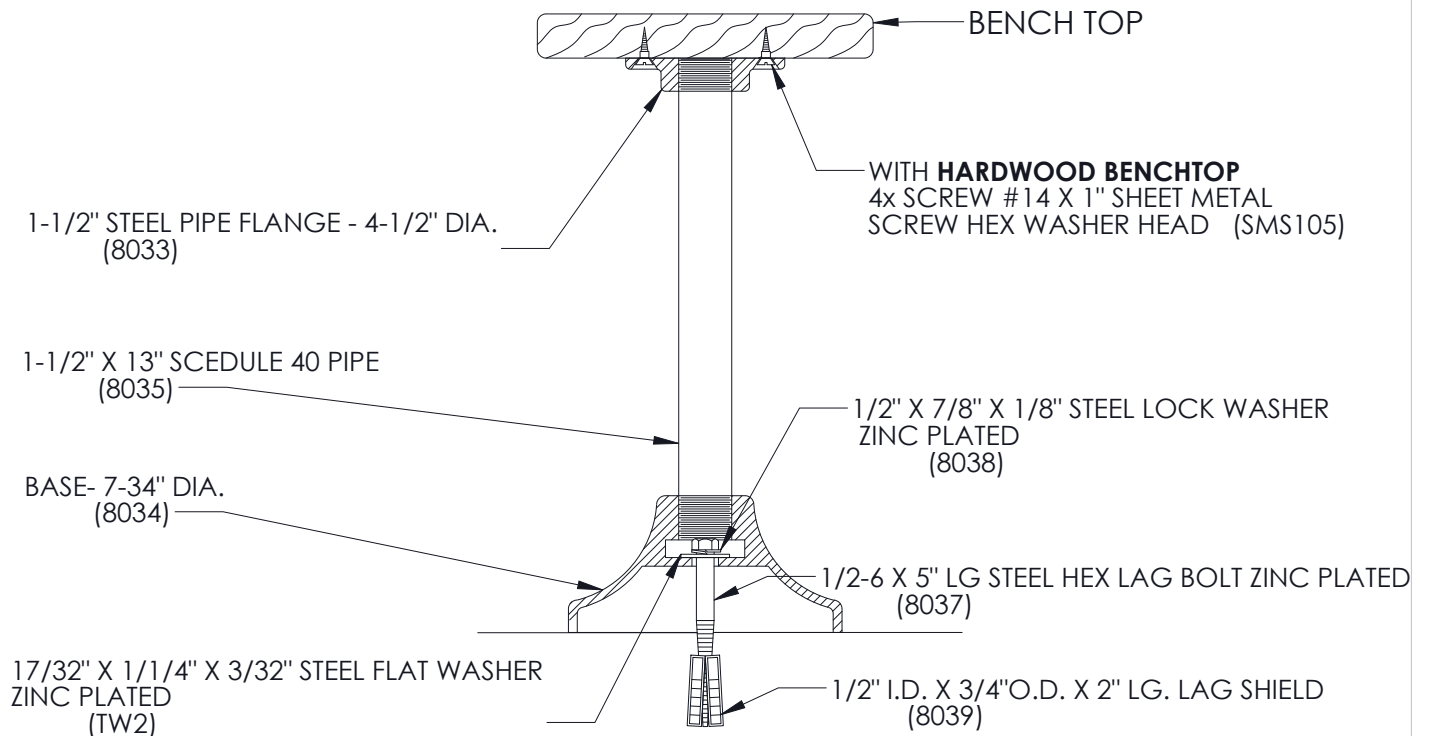

8032 PEDESTAL ANCHORING