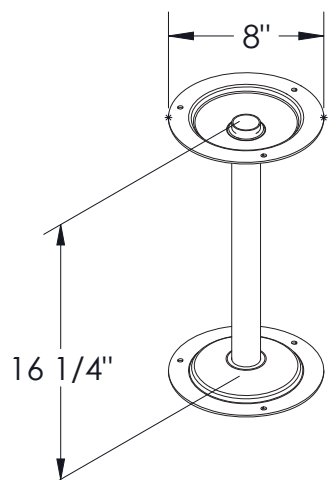

800-252-5633
info@ArtMetalProducts.com
www.ArtMetalProducts.com

GENERAL ASSEMBLY FOR PEDESTALS

USING THE PEDESTAL AS A TEMPLATE, LOCATE CENTERS. DRILL 3/16" HOLES AND ATTACH WITH THE SCREWS PROVIDED. FLOOR ANCHORS ARE PROVIDED BY THE INSTALLER. RECOMMENDED HILTI ALUMINUM HIT ANCHORS CAT. NO. 5400192 OR 1/4" X 2" TAP-CON.

8032 PEDESTAL ANCHORING

PEDESTAL TO HARDWOOD BENCH TOP ATTACHMENT HARDWARE

4805
 (3) #14 X 1" HEX WASHER
 HEAD SHEET
 METAL SCREWS (SMS105)

4810
 (3) #14 X 1-1/2" HEX
 WASHER HEAD SHEET
 METAL SCREWS (SMS107)

4820
 (4) #14 X 1" HEX WASHER
 HEAD SHEET
 METAL SCREWS (SMS105)

4825
 (4) #14 X 1" HEX WASHER
 HEAD SHEET
 METAL SCREWS (SMS105)

8032
 (4) #14 X 1" HEX WASHER
 HEAD SHEET
 METAL SCREWS (SMS105)

NOTE: FLOOR ANCHORS
 SUPPLIED BY OTHERS

HARDWOOD BENCHTOP PEDESTAL SPACING

TOP VIEW

LENGTH	L	A	B	C	QTY. OF PEDESTALS
3 FT.	36"	24"	X	6"	2
4 FT.	48"	32"	X	8"	2
5 FT.	60"	40"	X	10"	2
6 FT.	72"	48"	X	12"	2
7 FT.	84"	60"	X	12"	2
8 FT.	96"	72"	X	12"	2
9 FT.	108"	84"	42"	12"	3
10 FT.	120"	96"	48"	12"	3
11 FT.	132"	108"	54"	12"	3
12 FT.	144"	120"	60"	12"	3
13 FT.	156"	132"	66"	12"	3
14 FT.	168"	144"	72"	12"	3
15 FT.	180"	156"	52"	12"	4