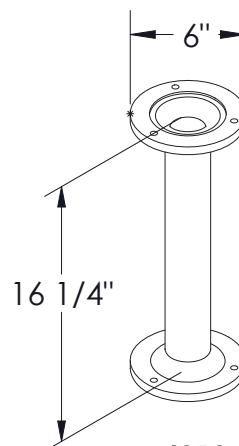

800-252-5633
info@ArtMetalProducts.com
www.ArtMetalProducts.com

GENERAL ASSEMBLY FOR PEDESTALS

USING THE PEDESTAL AS A TEMPLATE, LOCATE CENTERS. DRILL 3/16" HOLES AND ATTACH WITH THE SCREWS PROVIDED. FLOOR ANCHORS ARE PROVIDED BY THE INSTALLER. RECOMMENDED HILTI ALUMINUM HIT ANCHORS CAT. NO. 5400192 OR 1/4" X 2" TAP-CON.

8032 PEDESTAL ANCHORING

PEDESTAL TO HARDWOOD BENCH TOP ATTACHMENT HARDWARE

4805
 (3) #14 X 1" HEX WASHER
 HEAD SHEET
 METAL SCREWS (SMS105)

4810
 (3) #14 X 1-1/2" HEX
 WASHER HEAD SHEET
 METAL SCREWS (SMS107)

4820
 (4) #14 X 1" HEX WASHER
 HEAD SHEET
 METAL SCREWS (SMS105)

4825
 (4) #14 X 1" HEX WASHER
 HEAD SHEET
 METAL SCREWS (SMS105)

8032
 (4) #14 X 1" HEX WASHER
 HEAD SHEET
 METAL SCREWS (SMS105)

NOTE: FLOOR ANCHORS
 SUPPLIED BY OTHERS

HARDWOOD BENCHTOP PEDESTAL SPACING

TOP VIEW

LENGTH	L	A	B	C	QTY. OF PEDESTALS
3 FT.	36"	24"	X	6"	2
4 FT.	48"	32"	X	8"	2
5 FT.	60"	40"	X	10"	2
6 FT.	72"	48"	X	12"	2
7 FT.	84"	60"	X	12"	2
8 FT.	96"	72"	X	12"	2
9 FT.	108"	84"	42"	12"	3
10 FT.	120"	96"	48"	12"	3
11 FT.	132"	108"	54"	12"	3
12 FT.	144"	120"	60"	12"	3
13 FT.	156"	132"	66"	12"	3
14 FT.	168"	144"	72"	12"	3
15 FT.	180"	156"	52"	12"	4