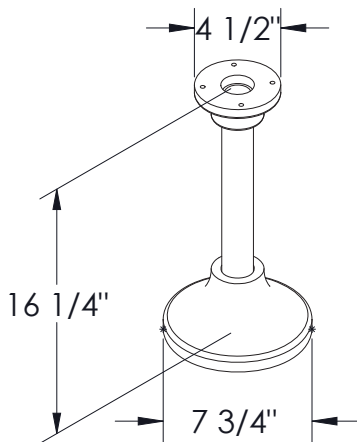

800-252-5633
info@ArtMetalProducts.com
www.ArtMetalProducts.com

GENERAL ASSEMBLY FOR PEDESTALS

USING THE PEDESTAL AS A TEMPLATE, LOCATE CENTERS. DRILL 3/16" HOLES AND ATTACH WITH THE SCREWS PROVIDED. FLOOR ANCHORS ARE PROVIDED BY THE INSTALLER. RECOMMENDED HILTI ALUMINUM HIT ANCHORS CAT. NO. 5400192 OR 1/4" X 2" TAP-CON.

8032 PEDESTAL ANCHORING

PEDESTAL TO HARDWOOD BENCH TOP ATTACHMENT HARDWARE

4805
 (3) #14 X 1" HEX WASHER
 HEAD SHEET
 METAL SCREWS (SMS105)

4810
 (3) #14 X 1-1/2" HEX
 WASHER HEAD SHEET
 METAL SCREWS (SMS107)

4820
 (4) #14 X 1" HEX WASHER
 HEAD SHEET
 METAL SCREWS (SMS105)

4825
 (4) #14 X 1" HEX WASHER
 HEAD SHEET
 METAL SCREWS (SMS105)

8032
 (4) #14 X 1" HEX WASHER
 HEAD SHEET
 METAL SCREWS (SMS105)

NOTE: FLOOR ANCHORS
 SUPPLIED BY OTHERS

HARDWOOD BENCHTOP PEDESTAL SPACING

TOP VIEW

LENGTH	L	A	B	C	QTY. OF PEDESTALS
3 FT.	36"	24"	X	6"	2
4 FT.	48"	32"	X	8"	2
5 FT.	60"	40"	X	10"	2
6 FT.	72"	48"	X	12"	2
7 FT.	84"	60"	X	12"	2
8 FT.	96"	72"	X	12"	2
9 FT.	108"	84"	42"	12"	3
10 FT.	120"	96"	48"	12"	3
11 FT.	132"	108"	54"	12"	3
12 FT.	144"	120"	60"	12"	3
13 FT.	156"	132"	66"	12"	3
14 FT.	168"	144"	72"	12"	3
15 FT.	180"	156"	52"	12"	4