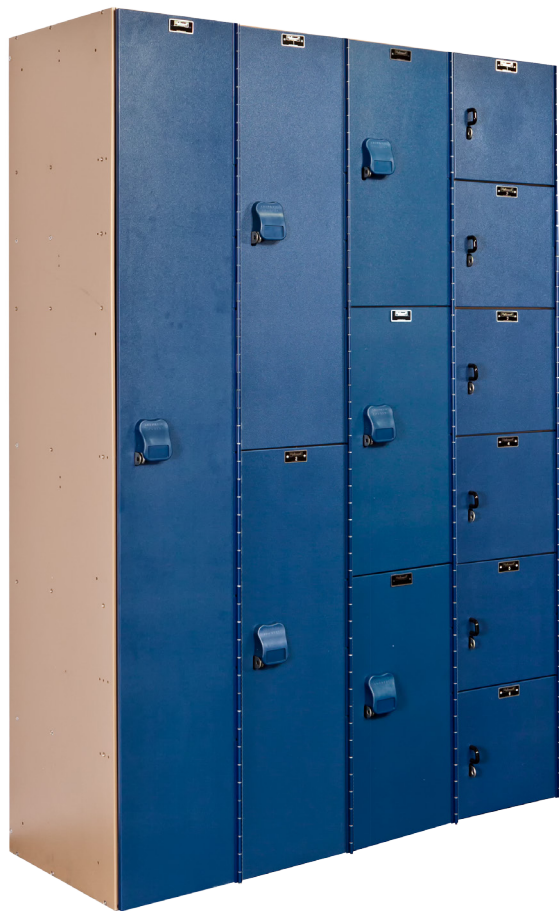

**AQUAMAX**  
**HDPE PLASTIC LOCKERS**

**8 Color Choices**

Garnet

Slate Speckle

Sand Speckle

Slate

Taupe

Forest

Sandstone

Deep Blue

Colors shown are an approximate representation of the actual color. Please do not make your final color selection from printed media or Internet images, as they may not be 100% accurate.